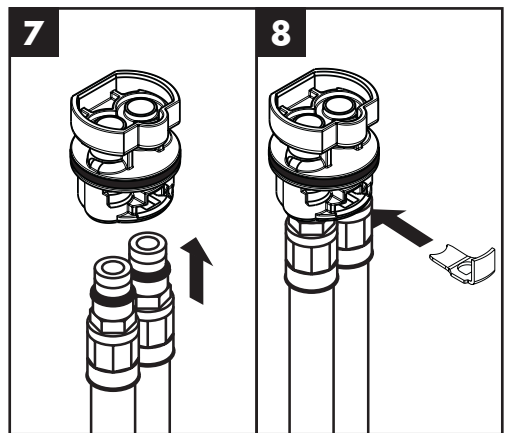

Service

96638000 (450 mm)
96786000 (490 mm)

97456000 (450 mm)

G 3/8

96666000 (350 mm)
96667000 (350 mm)
95141000 (450 mm)
97206000 (450 mm)
96507000 (450 mm)
92629000 (600 mm)
95664000 (600 mm)
96556000 (600 mm)
97398000 (600 mm)
95372000 (900 mm)
96316000 (900 mm)
98785000 (900 mm)

G 1/2

97443000 (450 mm)
95648000 (450 mm)
97489000 (900 mm)

hansgrohe

11

12

13

14

hansgrohe