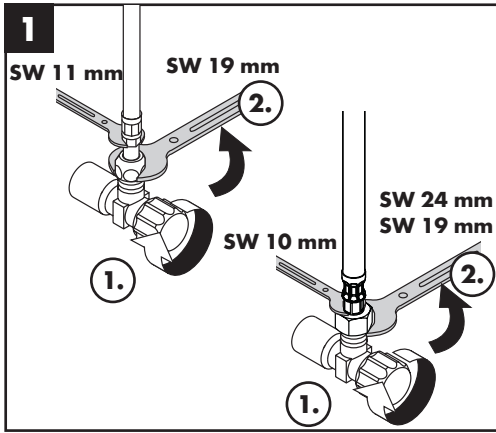

Service

96638000 (450 mm)
96786000 (490 mm)

97456000 (450 mm)

G 3/8

96666000 (350 mm)
96667000 (350 mm)
95141000 (450 mm)
97206000 (450 mm)
96507000 (450 mm)
92629000 (600 mm)
95664000 (600 mm)
96556000 (600 mm)
97398000 (600 mm)
95372000 (900 mm)
96316000 (900 mm)
98785000 (900 mm)

G 1/2

97443000 (450 mm)
95648000 (450 mm)
97489000 (900 mm)

hansgrohe

11

12

13

14

hansgrohe