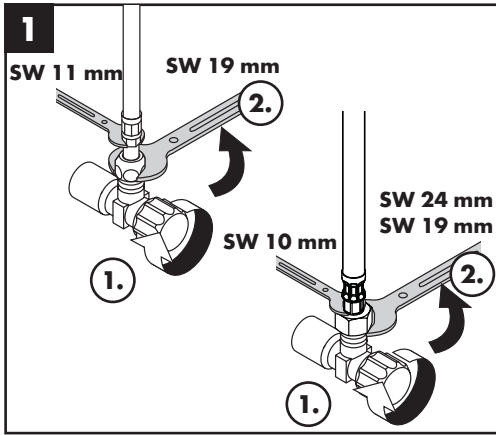

Service

96638000 (450 mm)
96786000 (490 mm)

97456000 (450 mm)

G 3/8

96666000 (350 mm)
96667000 (350 mm)
95141000 (450 mm)
97206000 (450 mm)
96507000 (450 mm)
92629000 (600 mm)
95664000 (600 mm)
96556000 (600 mm)
97398000 (600 mm)
95372000 (900 mm)
96316000 (900 mm)
98785000 (900 mm)

G 1/2

97443000 (450 mm)
95648000 (450 mm)
97489000 (900 mm)

hansgrohe

11

12

13

14

hansgrohe