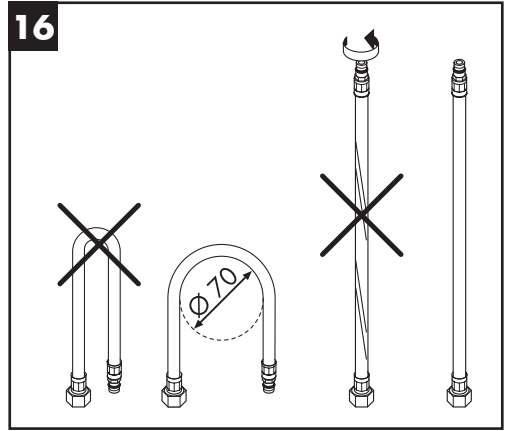

Service

96638000 (450 mm)
96786000 (490 mm)

97456000 (450 mm)

G 3/8

96666000 (350 mm)
96667000 (350 mm)
95141000 (450 mm)
97206000 (450 mm)
96507000 (450 mm)
92629000 (600 mm)
95664000 (600 mm)
96556000 (600 mm)
97398000 (600 mm)
95372000 (900 mm)
96316000 (900 mm)
98785000 (900 mm)

G 1/2

97443000 (450 mm)
95648000 (450 mm)
97489000 (900 mm)

hansgrohe

11

12

13

14

hansgrohe