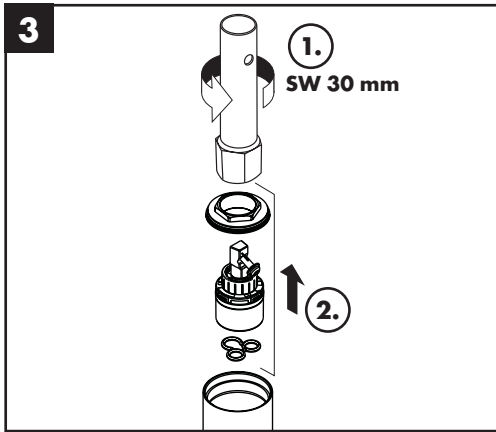

Service

96638000 (450 mm)
96786000 (490 mm)

97456000 (450 mm)

G 3/8

96666000 (350 mm)
96667000 (350 mm)
95141000 (450 mm)
97206000 (450 mm)
96507000 (450 mm)
92629000 (600 mm)
95664000 (600 mm)
96556000 (600 mm)
97398000 (600 mm)
95372000 (900 mm)
96316000 (900 mm)
98785000 (900 mm)

G 1/2

97443000 (450 mm)
95648000 (450 mm)
97489000 (900 mm)

hansgrohe

11

12

13

14

hansgrohe