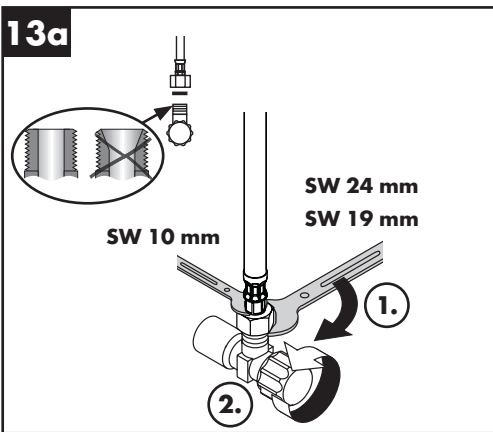

Service

96638000 (450 mm)
96786000 (490 mm)

97456000 (450 mm)

G 3/8

96666000 (350 mm)
96667000 (350 mm)
95141000 (450 mm)
97206000 (450 mm)
96507000 (450 mm)
92629000 (600 mm)
95664000 (600 mm)
96556000 (600 mm)
97398000 (600 mm)
95372000 (900 mm)
96316000 (900 mm)
98785000 (900 mm)

G 1/2

97443000 (450 mm)
95648000 (450 mm)
97489000 (900 mm)

hansgrohe

11

12

13

14

hansgrohe