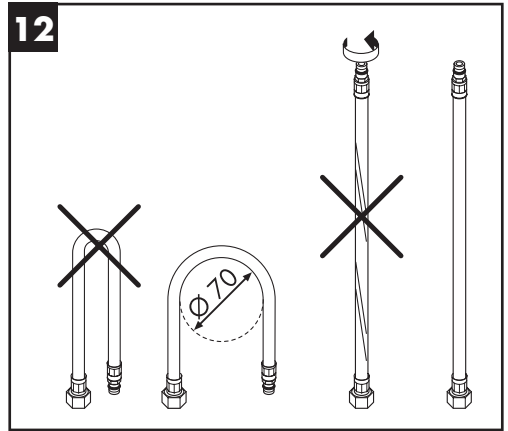

Service

96638000 (450 mm)
96786000 (490 mm)

97456000 (450 mm)

G 3/8

96666000 (350 mm)
96667000 (350 mm)
95141000 (450 mm)
97206000 (450 mm)
96507000 (450 mm)
92629000 (600 mm)
95664000 (600 mm)
96556000 (600 mm)
97398000 (600 mm)
95372000 (900 mm)
96316000 (900 mm)
98785000 (900 mm)

G 1/2

97443000 (450 mm)
95648000 (450 mm)
97489000 (900 mm)

hansgrohe

11

12

13

14

hansgrohe