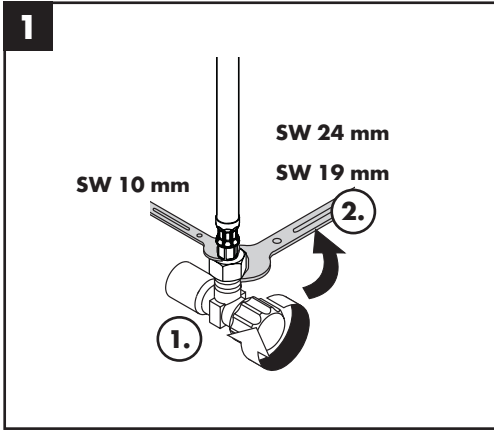

Service

96638000 (450 mm)
96786000 (490 mm)

97456000 (450 mm)

G 3/8

96666000 (350 mm)
96667000 (350 mm)
95141000 (450 mm)
97206000 (450 mm)
96507000 (450 mm)
92629000 (600 mm)
95664000 (600 mm)
96556000 (600 mm)
97398000 (600 mm)
95372000 (900 mm)
96316000 (900 mm)
98785000 (900 mm)

G 1/2

97443000 (450 mm)
95648000 (450 mm)
97489000 (900 mm)

hansgrohe

11

12

13

14

hansgrohe