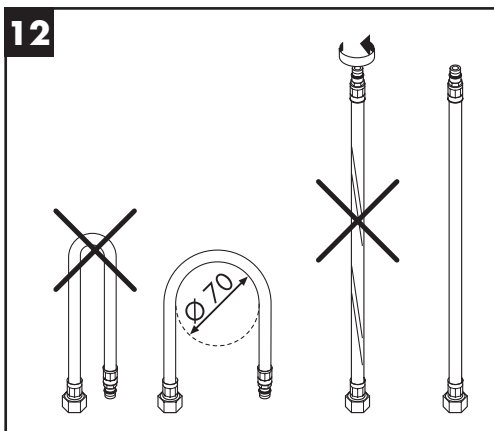

Service

96638000 (450 mm)
96786000 (490 mm)

97456000 (450 mm)

G 3/8

96666000 (350 mm)
96667000 (350 mm)
95141000 (450 mm)
97206000 (450 mm)
96507000 (450 mm)
92629000 (600 mm)
95664000 (600 mm)
96556000 (600 mm)
97398000 (600 mm)
95372000 (900 mm)
96316000 (900 mm)
98785000 (900 mm)

G 1/2

97443000 (450 mm)
95648000 (450 mm)
97489000 (900 mm)

hansgrohe

11

12

13

14

hansgrohe