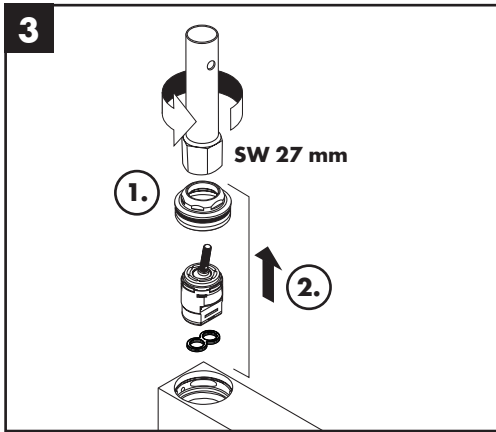

Service

96638000 (450 mm)
96786000 (490 mm)

97456000 (450 mm)

G 3/8

96666000 (350 mm)
96667000 (350 mm)
95141000 (450 mm)
97206000 (450 mm)
96507000 (450 mm)
92629000 (600 mm)
95664000 (600 mm)
96556000 (600 mm)
97398000 (600 mm)
95372000 (900 mm)
96316000 (900 mm)
98785000 (900 mm)

G 1/2

97443000 (450 mm)
95648000 (450 mm)
97489000 (900 mm)

hansgrohe

11

12

13

14

hansgrohe