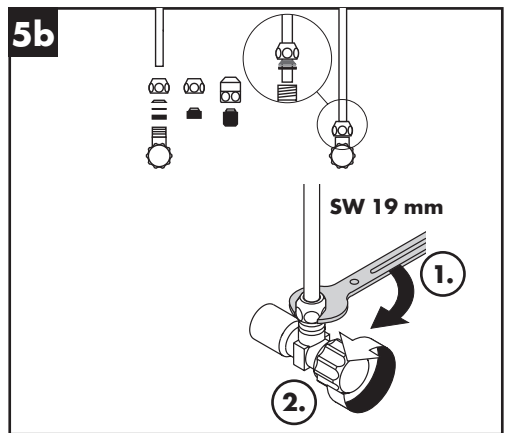

Service

96638000 (450 mm)
96786000 (490 mm)

97456000 (450 mm)

G 3/8

96666000 (350 mm)
96667000 (350 mm)
95141000 (450 mm)
97206000 (450 mm)
96507000 (450 mm)
92629000 (600 mm)
95664000 (600 mm)
96556000 (600 mm)
97398000 (600 mm)
95372000 (900 mm)
96316000 (900 mm)
98785000 (900 mm)

G 1/2

97443000 (450 mm)
95648000 (450 mm)
97489000 (900 mm)

hansgrohe

11

12

13

14

hansgrohe