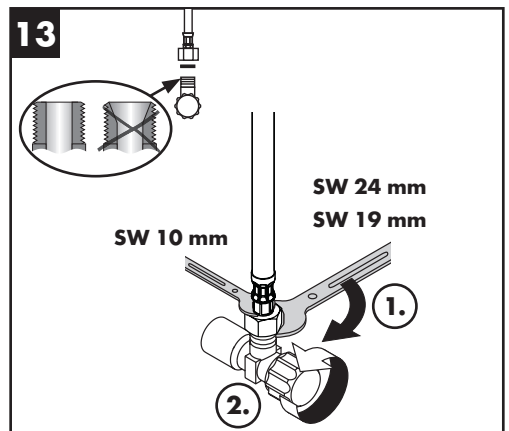

Service

96638000 (450 mm)
96786000 (490 mm)

97456000 (450 mm)

G 3/8

96666000 (350 mm)
96667000 (350 mm)
95141000 (450 mm)
97206000 (450 mm)
96507000 (450 mm)
92629000 (600 mm)
95664000 (600 mm)
96556000 (600 mm)
97398000 (600 mm)
95372000 (900 mm)
96316000 (900 mm)
98785000 (900 mm)

G 1/2

97443000 (450 mm)
95648000 (450 mm)
97489000 (900 mm)

hansgrohe

11

12

13

14

hansgrohe