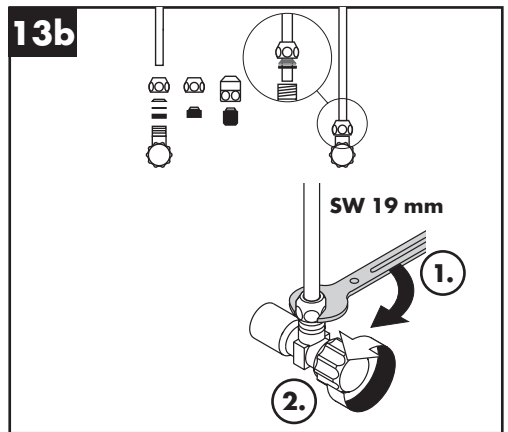

Service

96638000 (450 mm)
96786000 (490 mm)

97456000 (450 mm)

G 3/8

96666000 (350 mm)
96667000 (350 mm)
95141000 (450 mm)
97206000 (450 mm)
96507000 (450 mm)
92629000 (600 mm)
95664000 (600 mm)
96556000 (600 mm)
97398000 (600 mm)
95372000 (900 mm)
96316000 (900 mm)
98785000 (900 mm)

G 1/2

97443000 (450 mm)
95648000 (450 mm)
97489000 (900 mm)

hansgrohe

11

12

13

14

hansgrohe