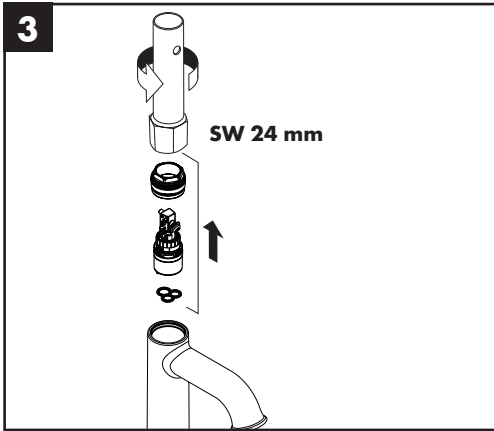

Service

96638000 (450 mm)
96786000 (490 mm)

97456000 (450 mm)

G 3/8

96666000 (350 mm)
96667000 (350 mm)
95141000 (450 mm)
97206000 (450 mm)
96507000 (450 mm)
92629000 (600 mm)
95664000 (600 mm)
96556000 (600 mm)
97398000 (600 mm)
95372000 (900 mm)
96316000 (900 mm)
98785000 (900 mm)

G 1/2

97443000 (450 mm)
95648000 (450 mm)
97489000 (900 mm)

hansgrohe

11

12

13

14

hansgrohe