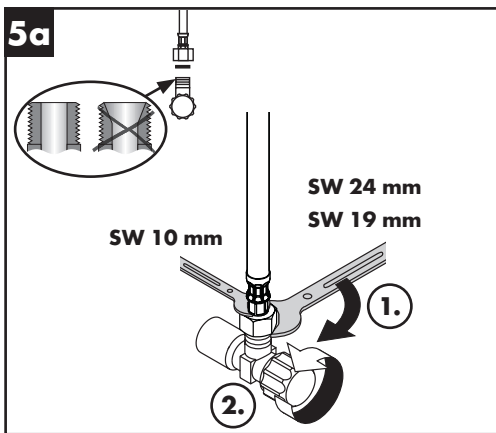

Service

96638000 (450 mm)
96786000 (490 mm)

97456000 (450 mm)

G 3/8

96666000 (350 mm)
96667000 (350 mm)
95141000 (450 mm)
97206000 (450 mm)
96507000 (450 mm)
92629000 (600 mm)
95664000 (600 mm)
96556000 (600 mm)
97398000 (600 mm)
95372000 (900 mm)
96316000 (900 mm)
98785000 (900 mm)

G 1/2

97443000 (450 mm)
95648000 (450 mm)
97489000 (900 mm)

hansgrohe

11

12

13

14

hansgrohe