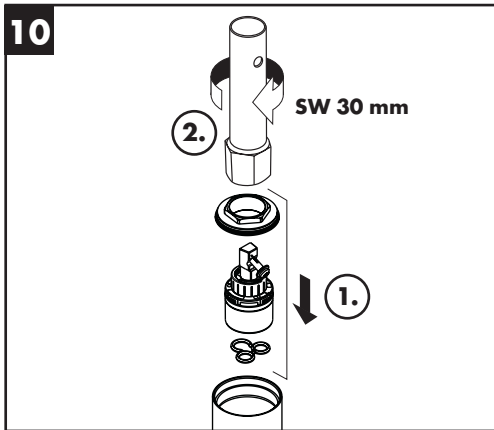

Service

96638000 (450 mm)
96786000 (490 mm)

97456000 (450 mm)

G 3/8

96666000 (350 mm)
96667000 (350 mm)
95141000 (450 mm)
97206000 (450 mm)
96507000 (450 mm)
92629000 (600 mm)
95664000 (600 mm)
96556000 (600 mm)
97398000 (600 mm)
95372000 (900 mm)
96316000 (900 mm)
98785000 (900 mm)

G 1/2

97443000 (450 mm)
95648000 (450 mm)
97489000 (900 mm)

hansgrohe

11

12

13

14

hansgrohe