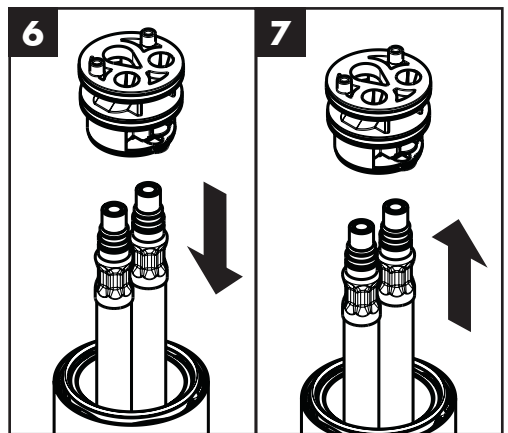

Service

96638000 (450 mm)
96786000 (490 mm)

97456000 (450 mm)

G 3/8

96666000 (350 mm)
96667000 (350 mm)
95141000 (450 mm)
97206000 (450 mm)
96507000 (450 mm)
92629000 (600 mm)
95664000 (600 mm)
96556000 (600 mm)
97398000 (600 mm)
95372000 (900 mm)
96316000 (900 mm)
98785000 (900 mm)

G 1/2

97443000 (450 mm)
95648000 (450 mm)
97489000 (900 mm)

hansgrohe

11

12

13

14

hansgrohe