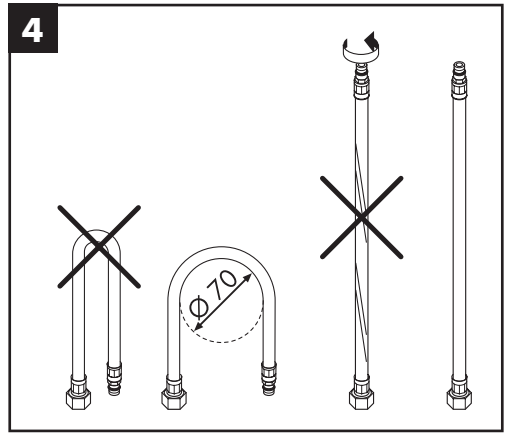

Service

96638000 (450 mm)
96786000 (490 mm)

97456000 (450 mm)

G 3/8

96666000 (350 mm)
96667000 (350 mm)
95141000 (450 mm)
97206000 (450 mm)
96507000 (450 mm)
92629000 (600 mm)
95664000 (600 mm)
96556000 (600 mm)
97398000 (600 mm)
95372000 (900 mm)
96316000 (900 mm)
98785000 (900 mm)

G 1/2

97443000 (450 mm)
95648000 (450 mm)
97489000 (900 mm)

hansgrohe

11

12

13

14

hansgrohe