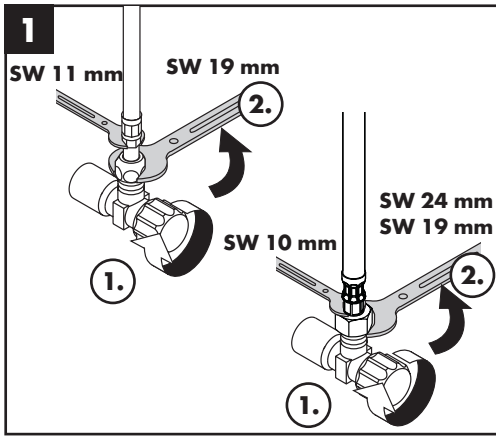

Service

96638000 (450 mm)
96786000 (490 mm)

97456000 (450 mm)

G 3/8

96666000 (350 mm)
96667000 (350 mm)
95141000 (450 mm)
97206000 (450 mm)
96507000 (450 mm)
92629000 (600 mm)
95664000 (600 mm)
96556000 (600 mm)
97398000 (600 mm)
95372000 (900 mm)
96316000 (900 mm)
98785000 (900 mm)

G 1/2

97443000 (450 mm)
95648000 (450 mm)
97489000 (900 mm)

hansgrohe

11

12

13

14

hansgrohe