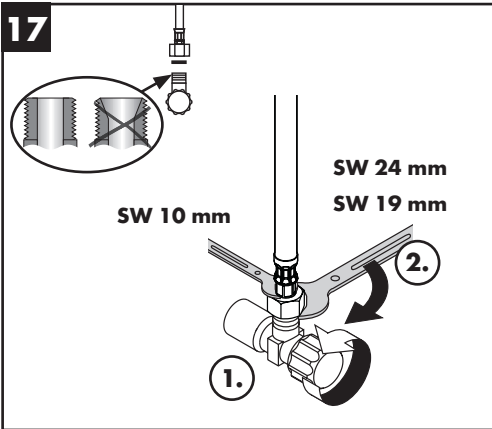

Service

96638000 (450 mm)
96786000 (490 mm)

97456000 (450 mm)

G 3/8

96666000 (350 mm)
96667000 (350 mm)
95141000 (450 mm)
97206000 (450 mm)
96507000 (450 mm)
92629000 (600 mm)
95664000 (600 mm)
96556000 (600 mm)
97398000 (600 mm)
95372000 (900 mm)
96316000 (900 mm)
98785000 (900 mm)

G 1/2

97443000 (450 mm)
95648000 (450 mm)
97489000 (900 mm)

hansgrohe

11

12

13

14

hansgrohe