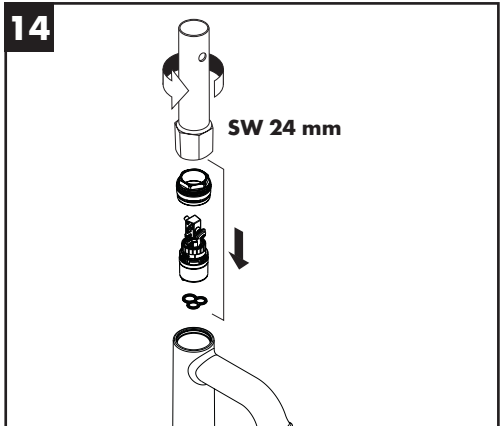

Service

96638000 (450 mm)
96786000 (490 mm)

97456000 (450 mm)

G 3/8

96666000 (350 mm)
96667000 (350 mm)
95141000 (450 mm)
97206000 (450 mm)
96507000 (450 mm)
92629000 (600 mm)
95664000 (600 mm)
96556000 (600 mm)
97398000 (600 mm)
95372000 (900 mm)
96316000 (900 mm)
98785000 (900 mm)

G 1/2

97443000 (450 mm)
95648000 (450 mm)
97489000 (900 mm)

hansgrohe

11

12

13

14

hansgrohe