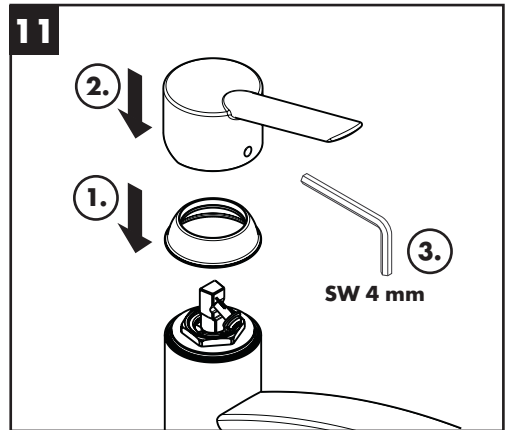

Service

96638000 (450 mm)
96786000 (490 mm)

97456000 (450 mm)

G 3/8

96666000 (350 mm)
96667000 (350 mm)
95141000 (450 mm)
97206000 (450 mm)
96507000 (450 mm)
92629000 (600 mm)
95664000 (600 mm)
96556000 (600 mm)
97398000 (600 mm)
95372000 (900 mm)
96316000 (900 mm)
98785000 (900 mm)

G 1/2

97443000 (450 mm)
95648000 (450 mm)
97489000 (900 mm)

hansgrohe

11

12

13

14

hansgrohe